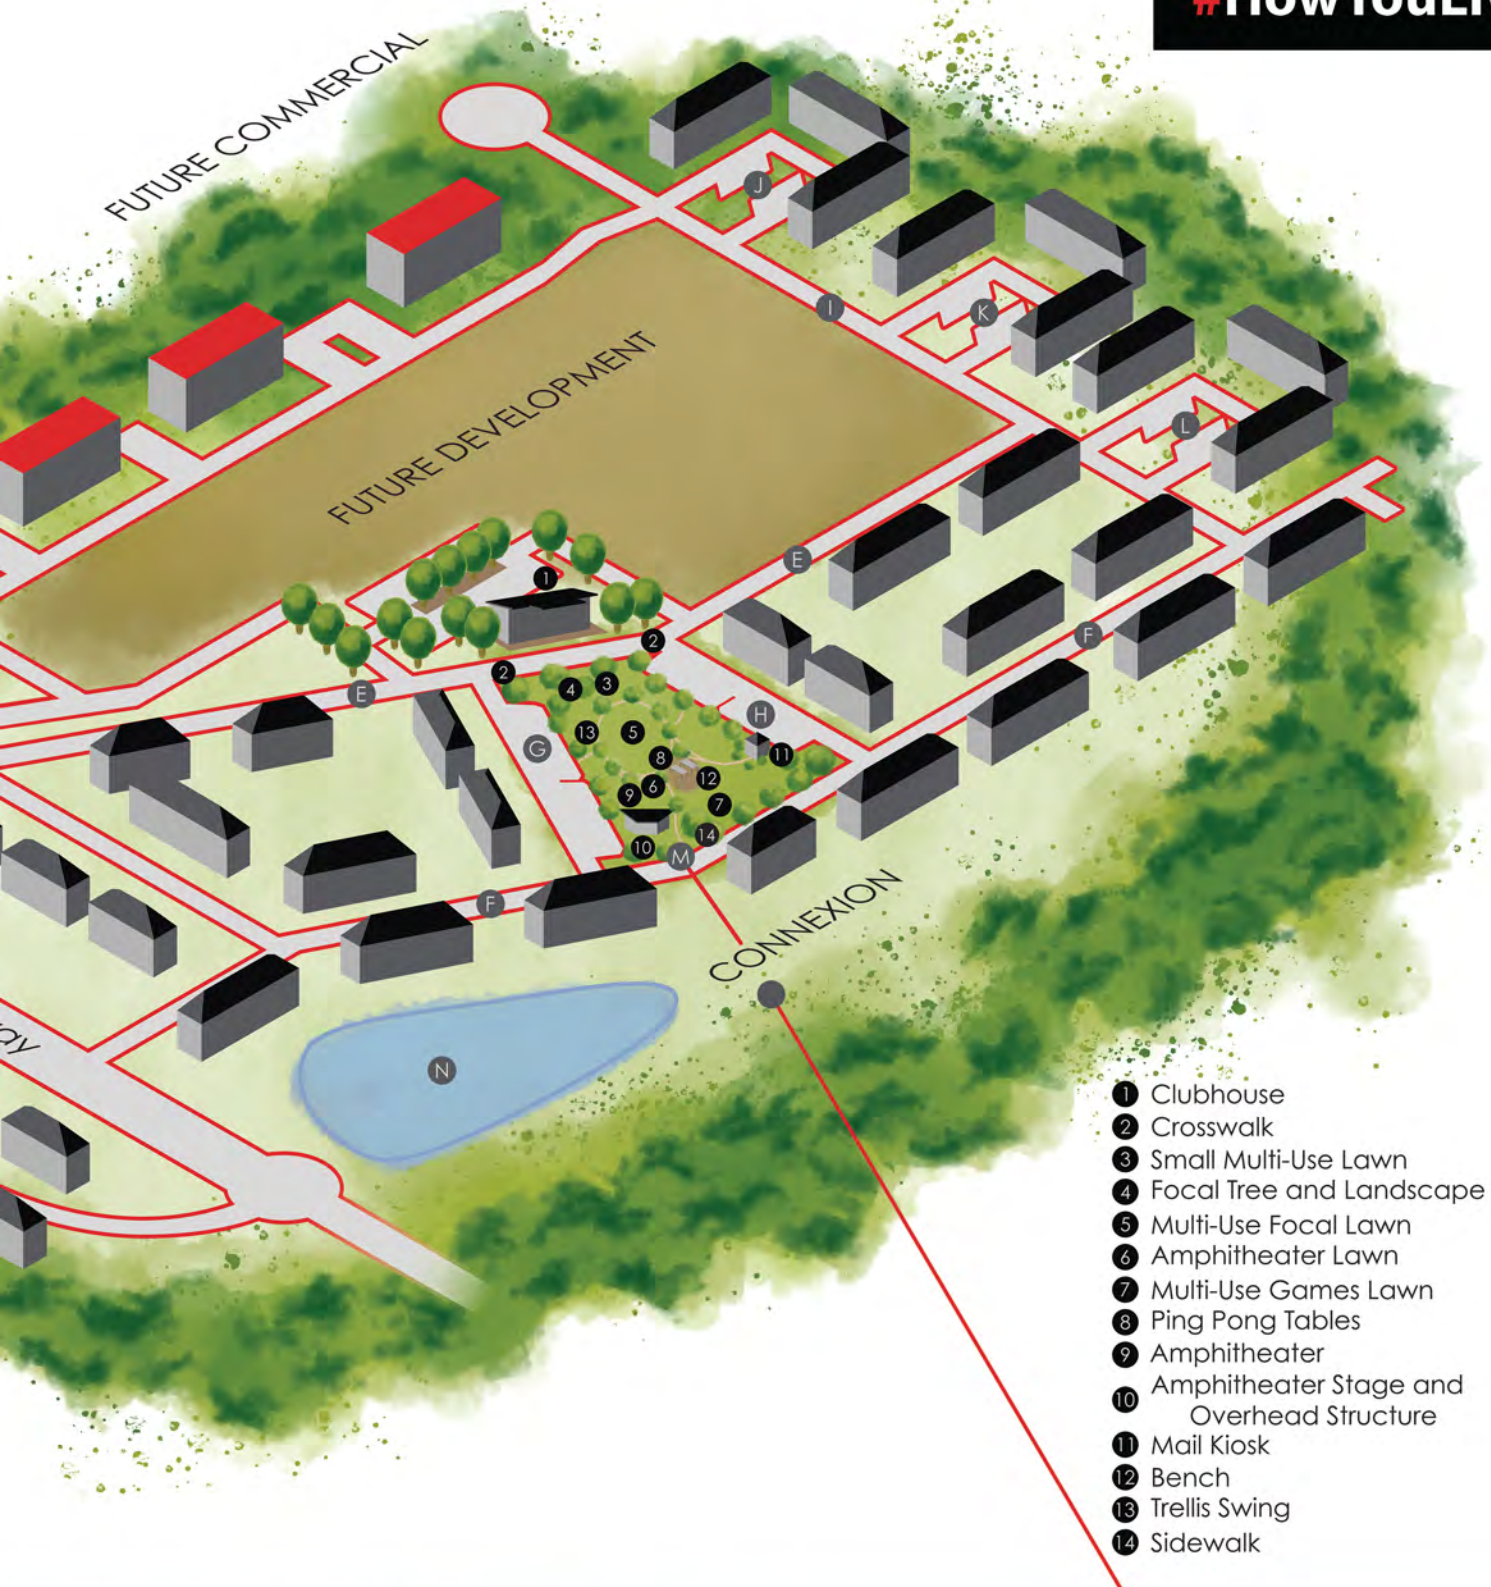

WESCOTT

BY HHHUNT

- A Lonas Parkway
- B Deep Well Road
- C Irby Pond Drive
- D Rainy Day Drive
- E Wescott Way
- F Wescott Drive
- G Blue Bicycle Street
- H Tire Swing Way
- I Ebbies Crossing
- J Lightning Bug Loop
- K Dutch Elm Circle
- L Ground Pine Court
- M Connexion
- N Retaining Pond

LIVE. WORK. PLAY.

Wescott is situated on approximately 52 acres in Chesterfield, VA. Located near the interchange of Rt. 288 and Rt. 360 (Hull Street), Wescott has easy access to all of Richmond's major highways including I-95, I-64, and I-295. With a close proximity to shopping, dining, and recreational venues, Wescott's residents will have their wants and needs at arm's length.

Gather, connect, or unplug in Wescott's thoughtfully designed clubhouse, The Connexion.

Relax and play at the park or join your community for live music at the community amphitheater.

From the developer that brought you the award-winning communities Wyndham, Wellesley, Twin Hickory, The Villages at Charter Colony and Rutland, HHHunt Communities is proud to introduce Wescott. For over four decades the goal has been to improve the world and how people live by creating meaningful experiences and places of great distinction.